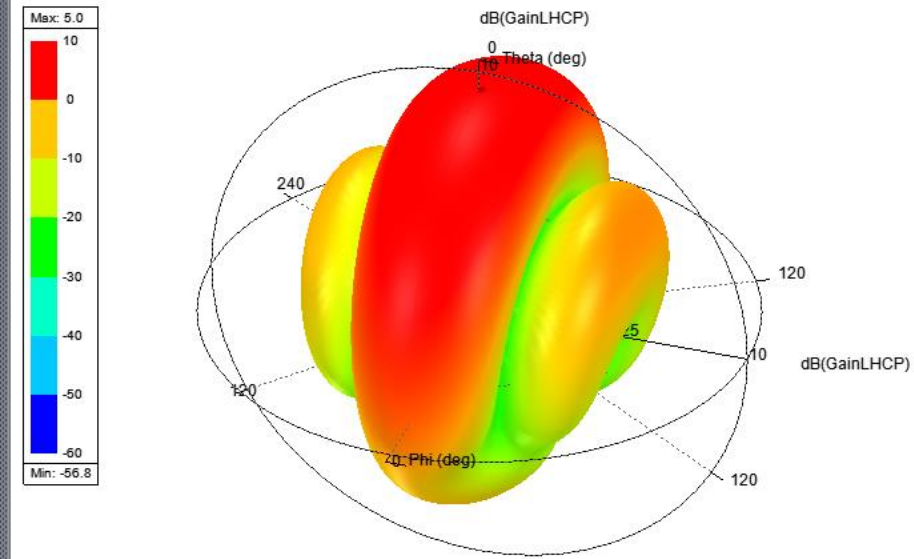

Patch1x4 Antenna
LHCP Polarization
Frequency 1227MHz
FR4 , mm

Gain Plot 8

Gain Plot 9