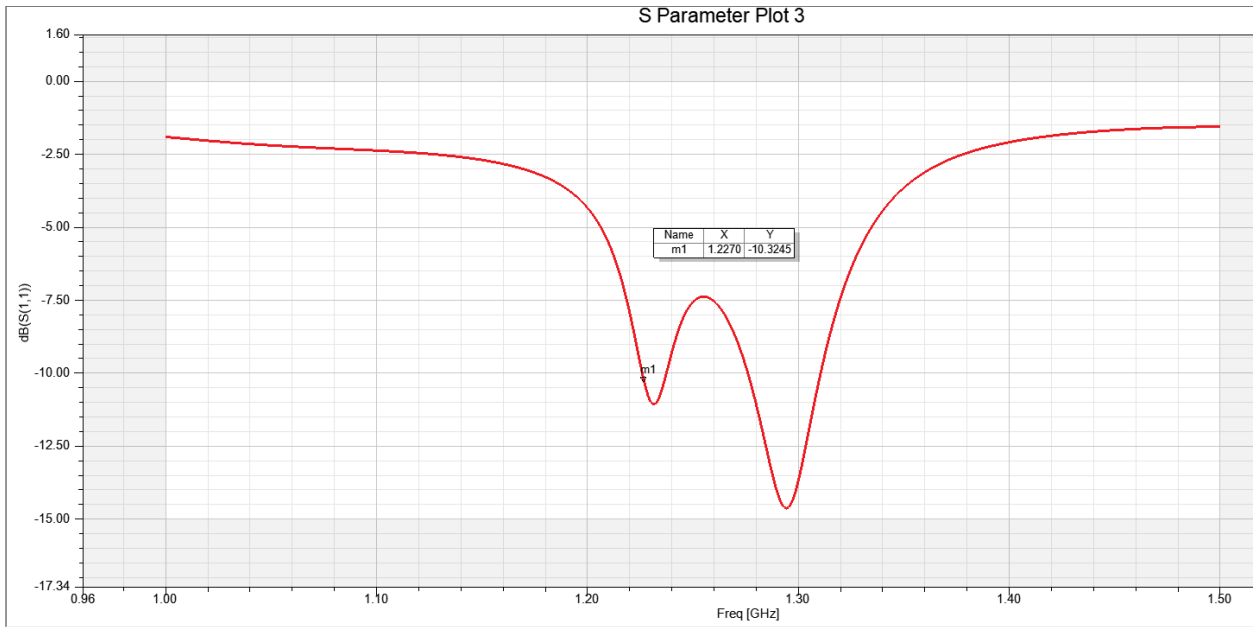

Patch1x4 Antenna
LHCP Polarization
Frequency 1227MHz
FR4 , mm

Gain Plot 8

Gain Plot 9